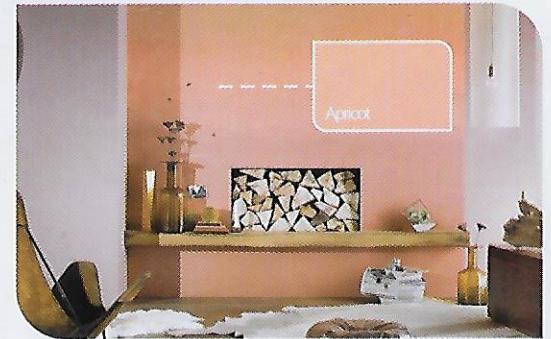

8181

Passion

8184

Colour Of The Year 2017

Denim Drift

90BG 30/073

Find Your Perfect Colour &
ICI Dulux POST Machine Will
Mix It For You!

With over 2000 colours to choose from, you can easily
get the colour you want, in the finish you need.