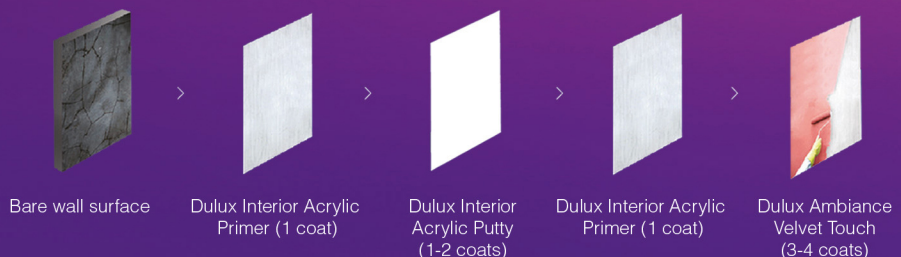

RECOMMENDED PAINT SYSTEM

For optimal performance

Contact us

☎ 0800-DULUX (38589)

@ www.dulux.com.pk

f www.facebook.com/duluxpakistan

The AkzoNobel Logo, ICI Roundel, Dulux & the Flourish are trade marks of the AkzoNobel Group © AkzoNobel 2011